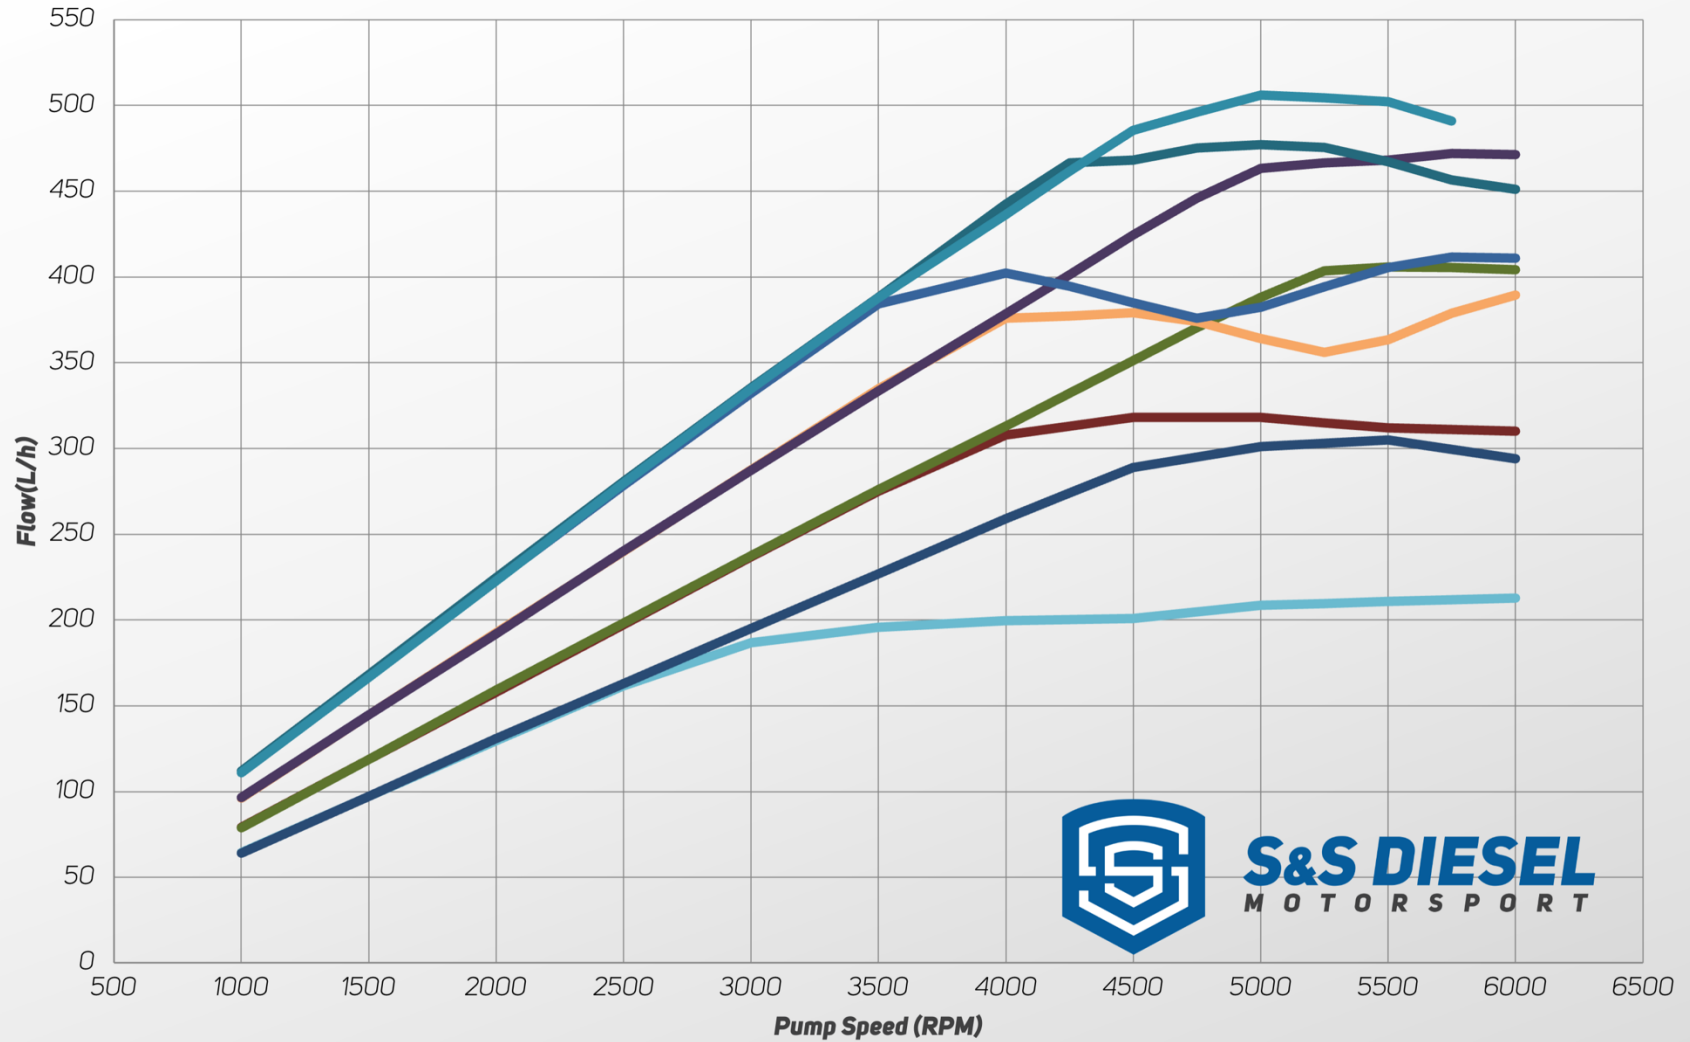

S&S DIESEL
MOTORSPORT

CUMMINS CP3 HIGH-PRESSURE PUMP COMPARISON

-  CP3-CU-6.7
-  CP3-CU-SS
-  CP3-CU-10
-  CP3-CU-10HS
-  CP3-CU-12
-  CP3-CU-12HS
-  CP3-CU-14
-  CP3-CU-14HS
-  CP3-CU-14-HS-SP

S&S DIESEL
MOTORSPORT