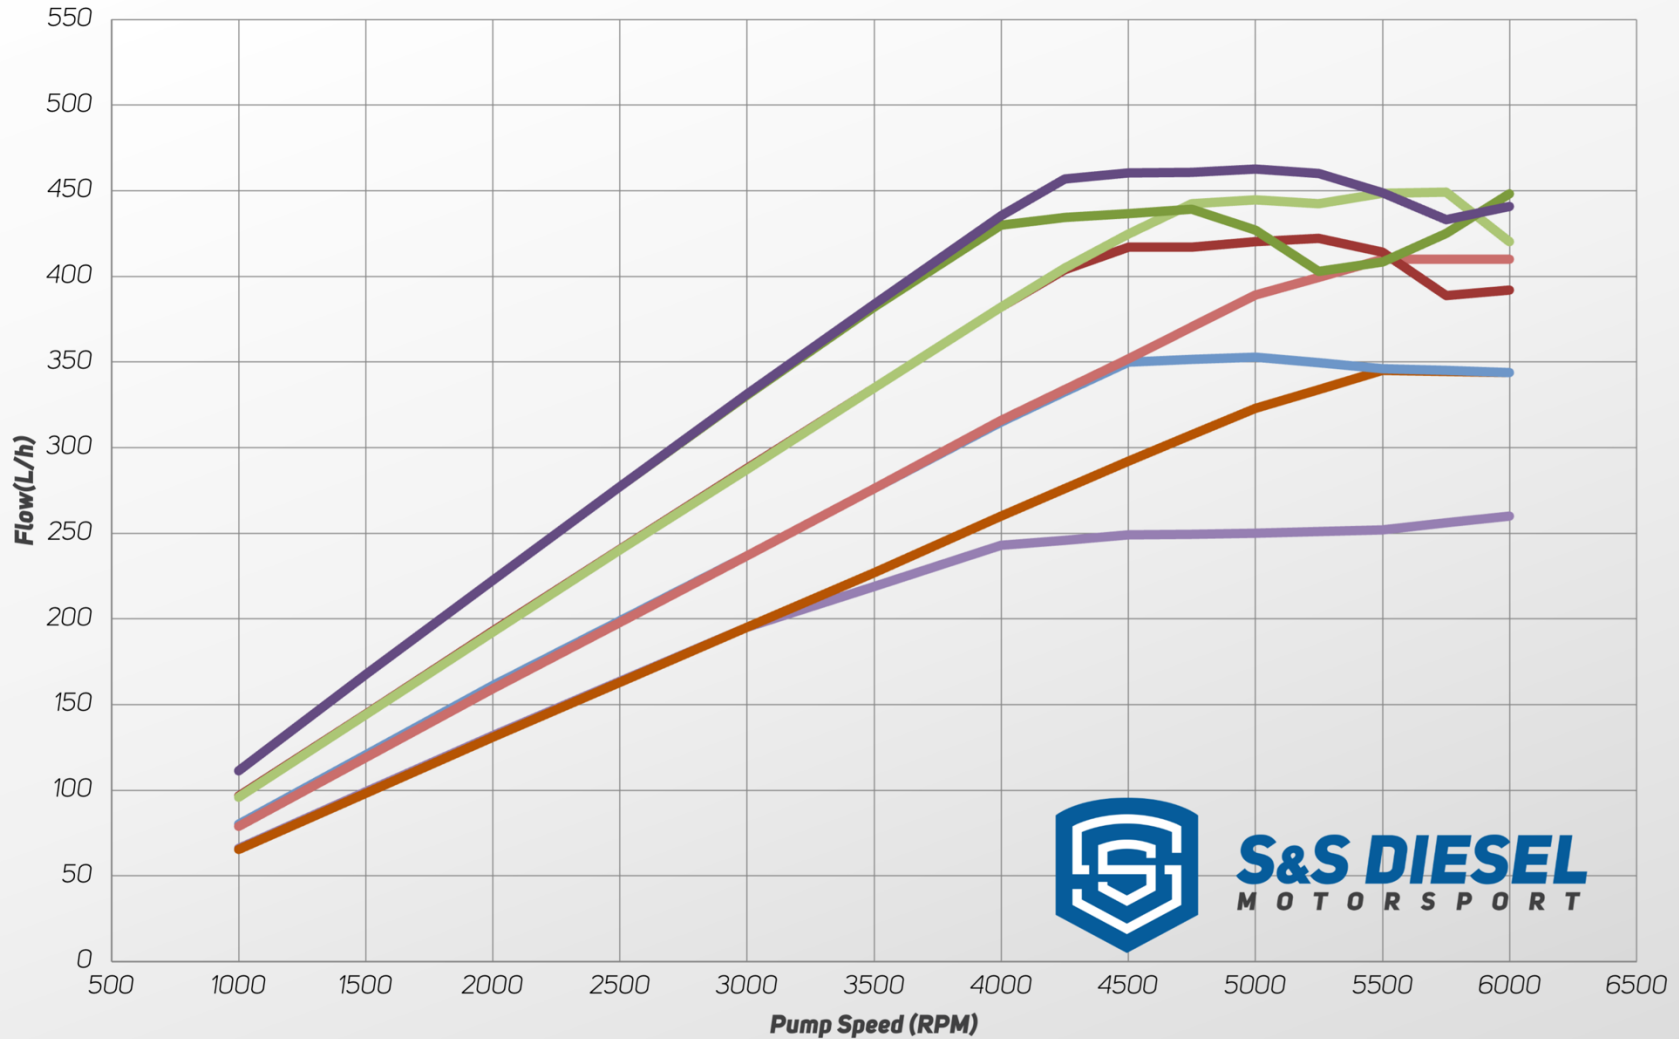

S&S DIESEL
MOTORSPORT

info@SSdiesel.com
SSdiesel.com

/SSfueled
@SSfueled

@SSfueled
/SS Fueled

DURAMAX CP3 HIGH-PRESSURE PUMP COMPARISON

CP3-DMX-LBZ CP3-DMX-SS CP3-DMX-10 CP3-DMX-10HS
CP3-DMX-12 CP3-DMX-12HS CP3-DMX-14 CP3-DMX-14HS

S&S DIESEL
MOTORSPORT