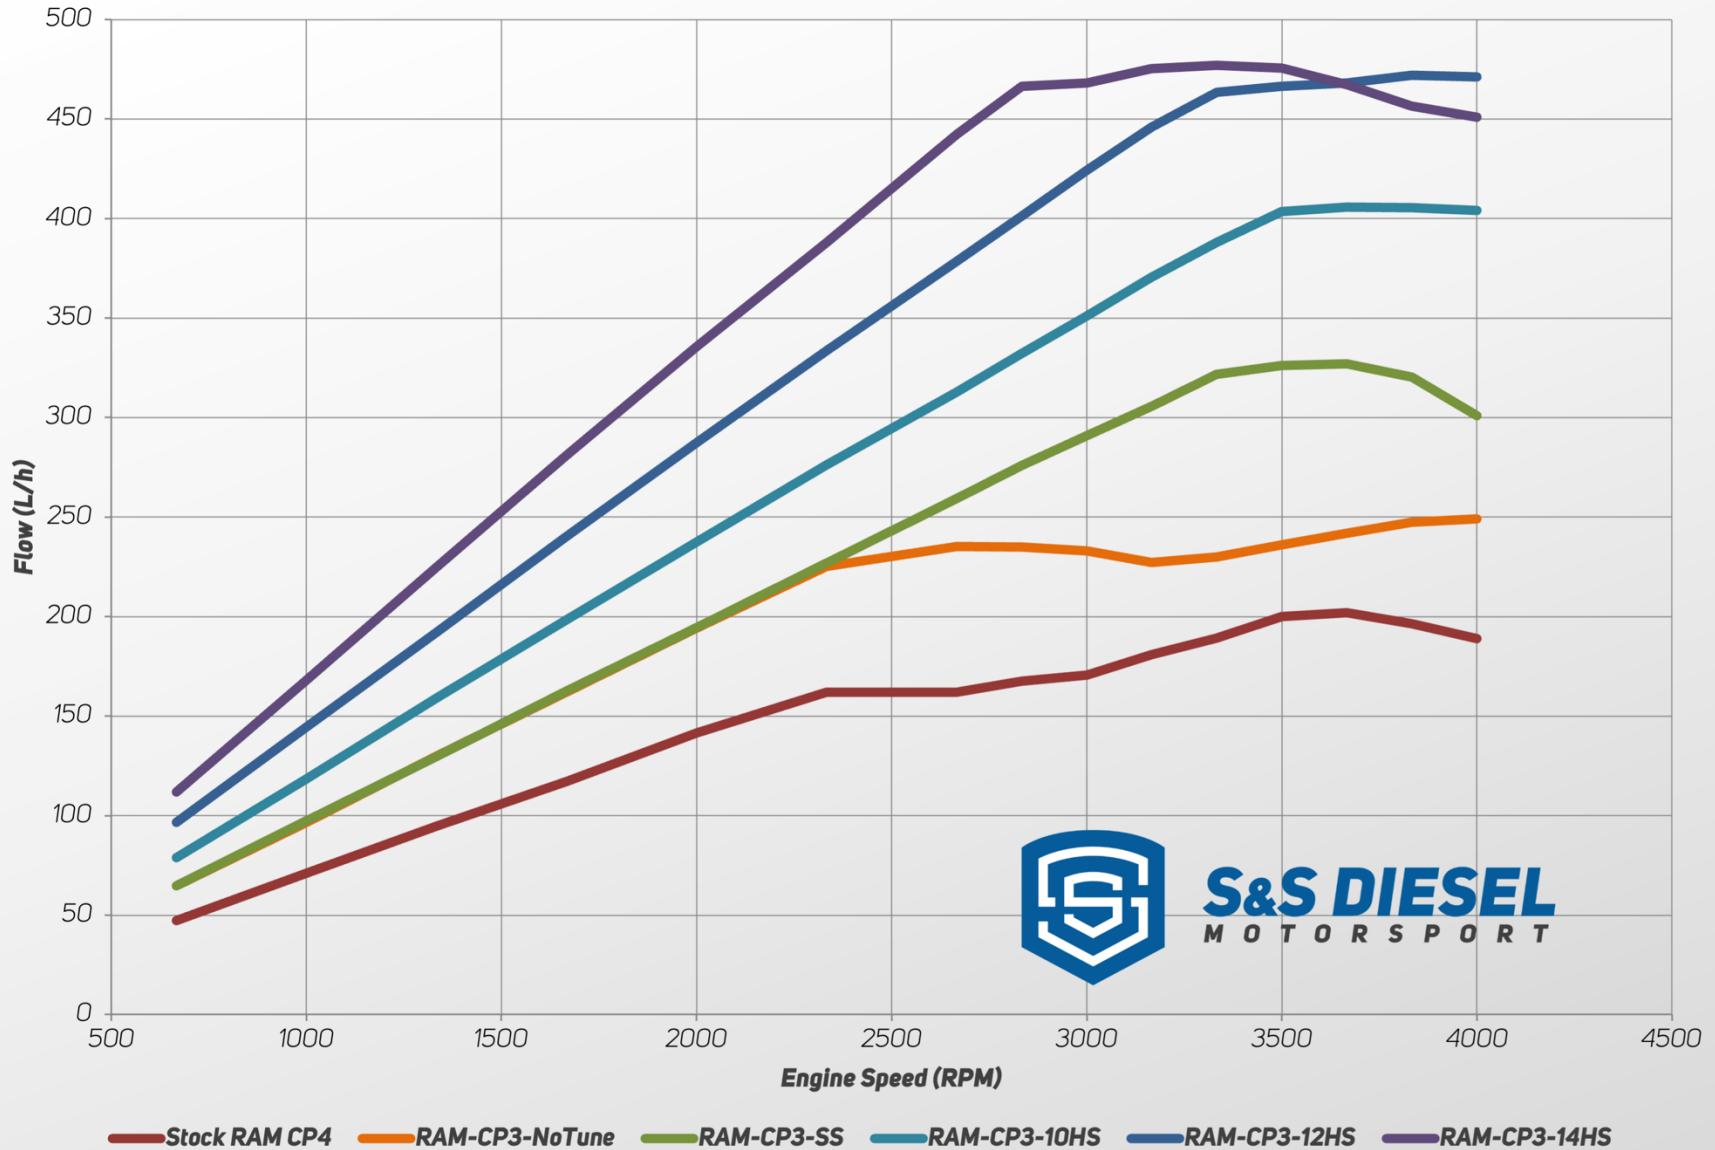

S&S DIESEL
MOTORSPORT

info@SSdiesel.com
SSdiesel.com

/SSfueled
@SSfueled

@SSfueled
/SS Fueled

2019-2020 RAM CP3 CONVERSION KIT COMPARISON (ENGINE SPEED)

S&S DIESEL
MOTORSPORT